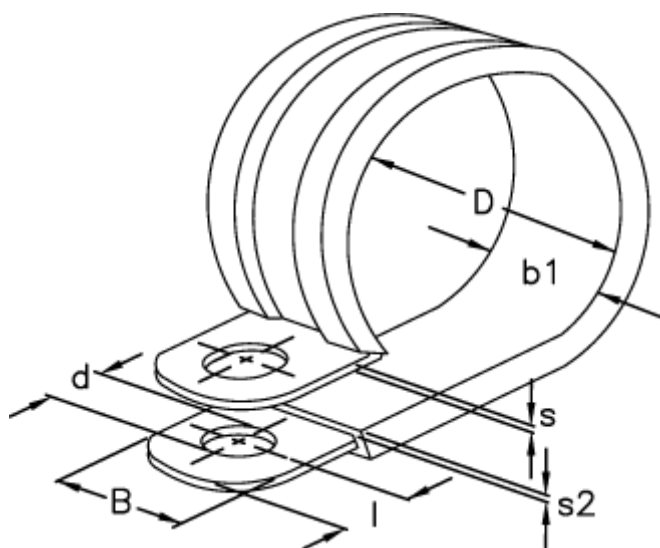

Article number: 029456112023

Description: Norma pipe retaining clip
RLGU 1. 23/12 W1

Measures

b1	= 15.0
d	= 6.4
Diameter D	= 23
l	= 6
s	= 0.8
s2	= 1.2
Width B	= 12